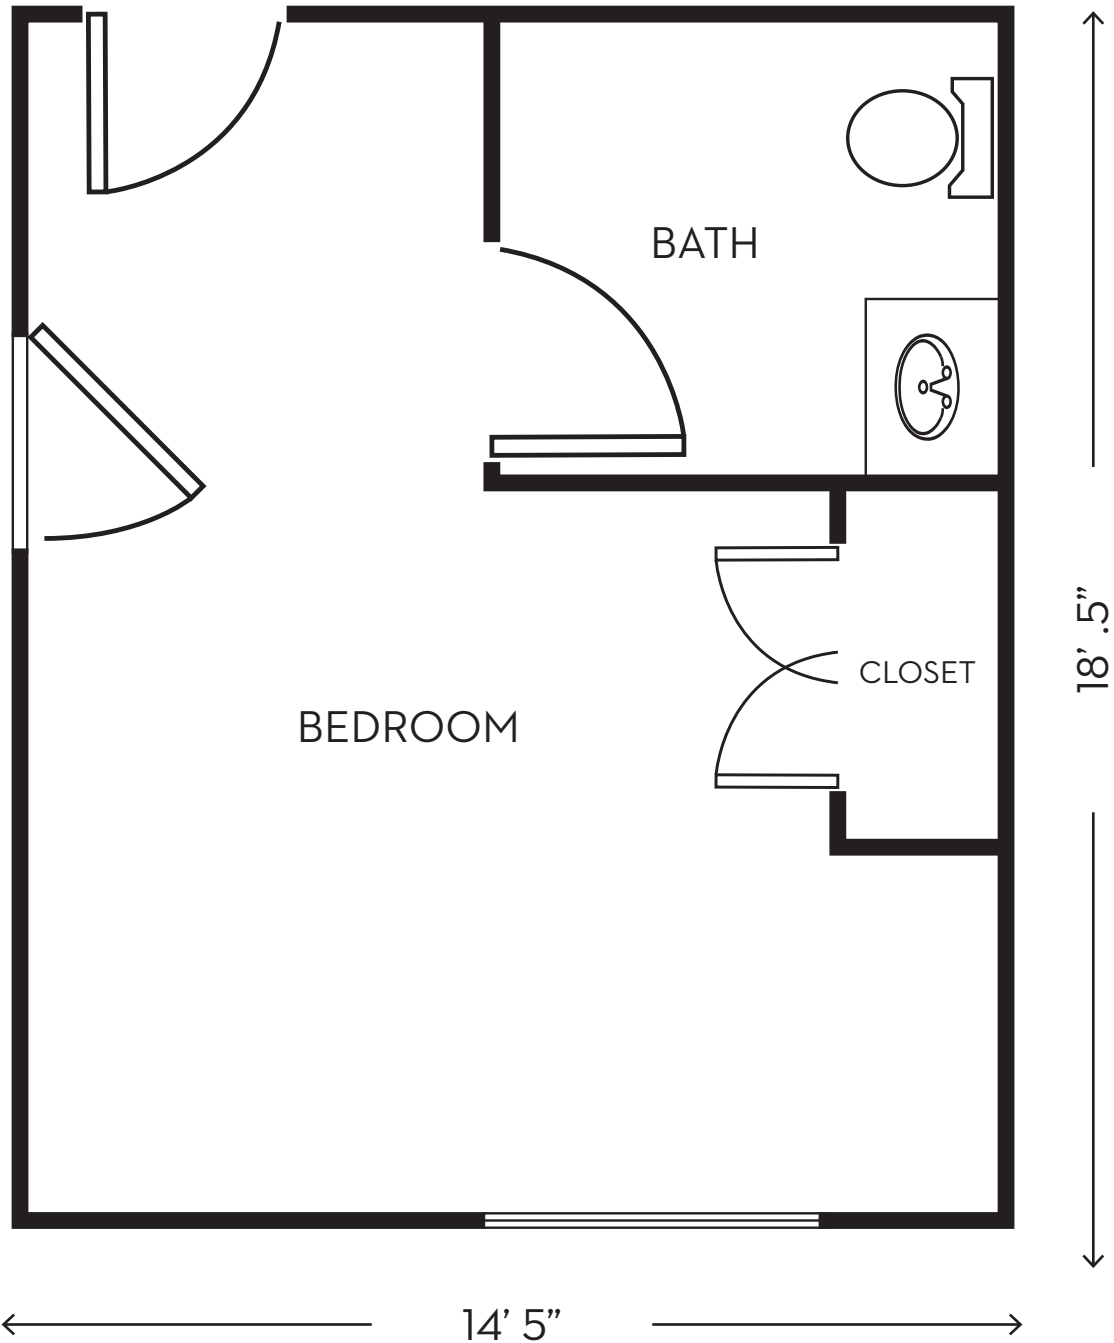

MEMORY CARE

Lantana

Studio Floor Plan

Approximately 260 – 284 square feet

THE IVY

OF MCKINNEY

3392 MEDICAL CENTER DRIVE — MCKINNEY, TX 75069
(972) 351-8888 | FAX: (972) 548-0477 — THEIVYOFMCKINNEY.COM