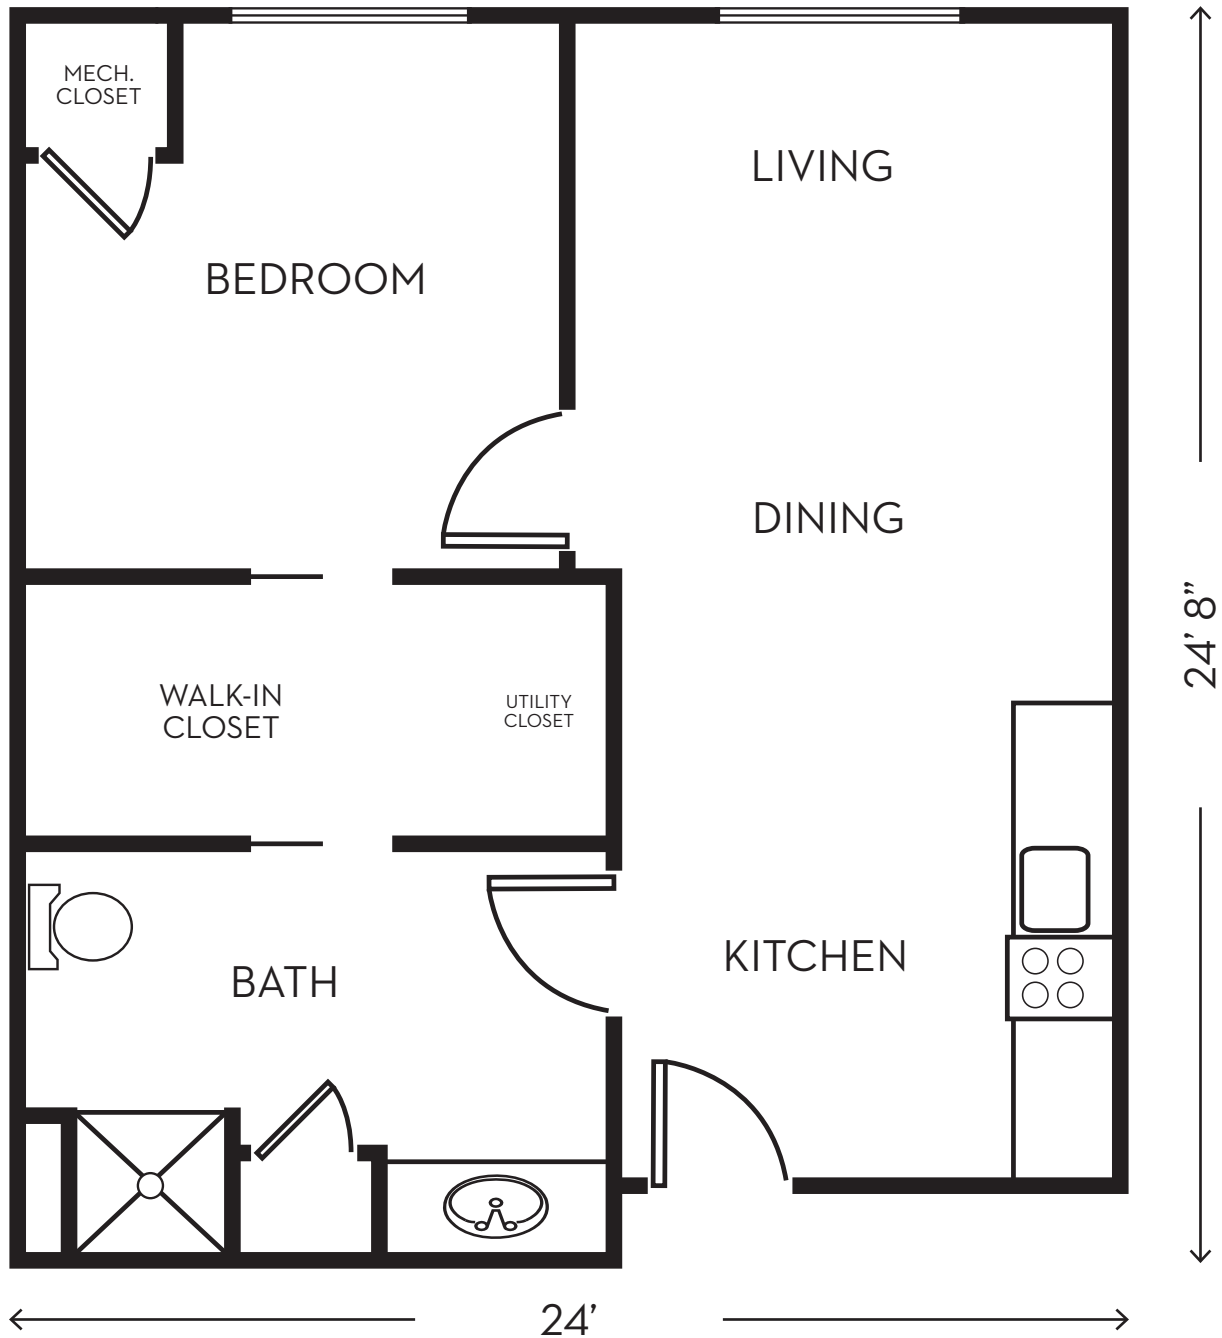

ASSISTED LIVING

Sunflower

One Bedroom Floor Plan

Approximately 576 square feet

THE IVY

OF MCKINNEY

3392 MEDICAL CENTER DRIVE — MCKINNEY, TX 75069
(972) 351-8888 | FAX: (972) 548-0477 — THEIVYOFMCKINNEY.COM