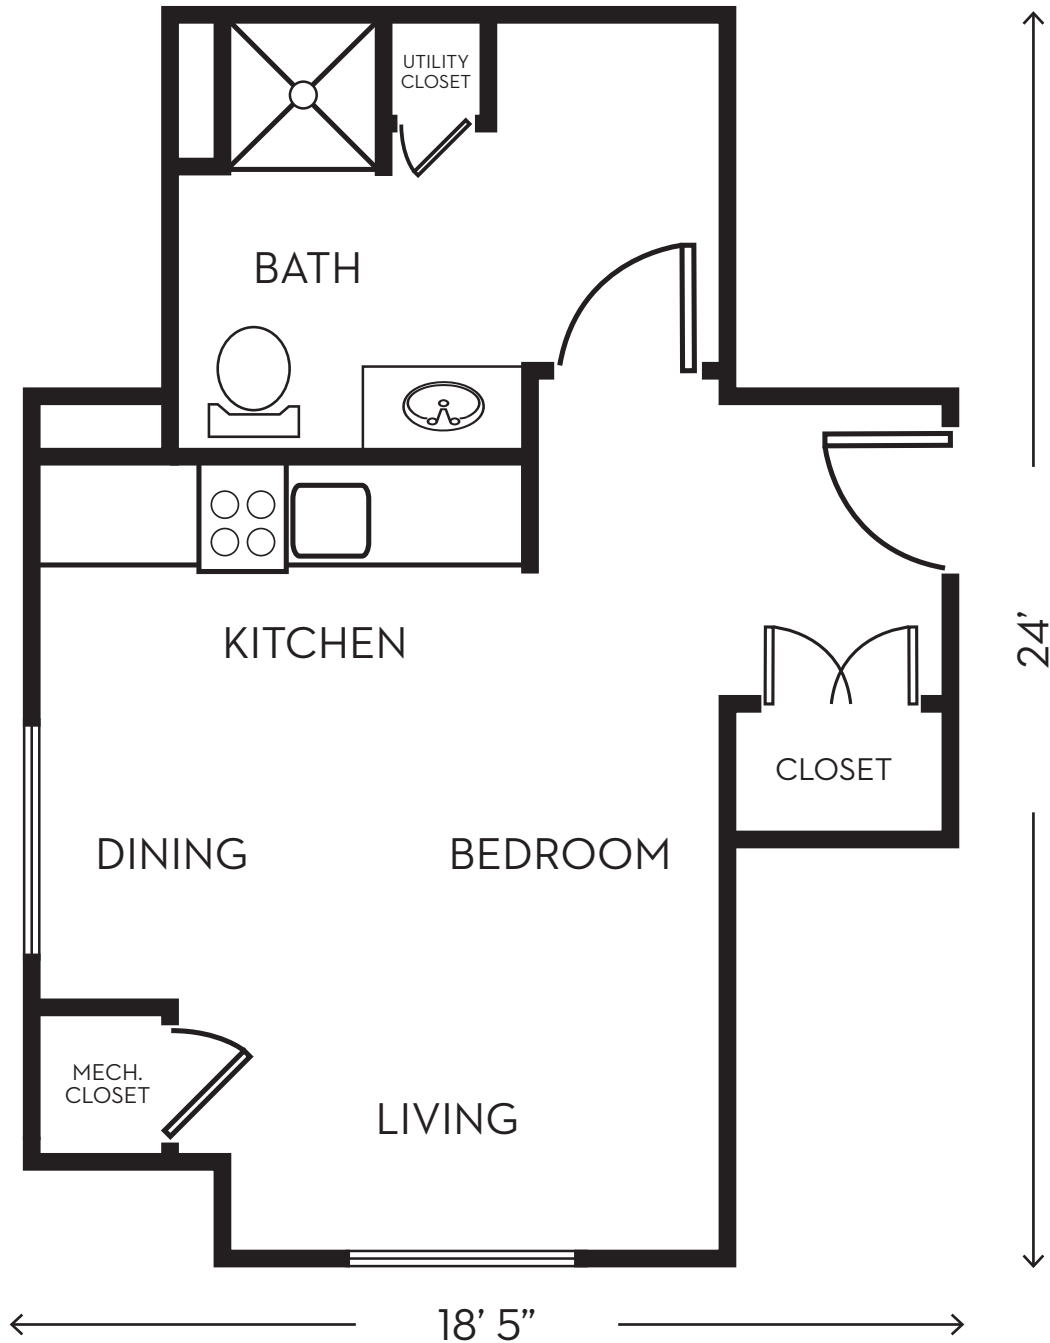

ASSISTED LIVING

Bluebell

Studio Floor Plan

Approximately 440 square feet

THE IVY

OF MCKINNEY

3392 MEDICAL CENTER DRIVE — MCKINNEY, TX 75069
(972) 351-8888 | FAX: (972) 548-0477 — THEIVYOFMCKINNEY.COM